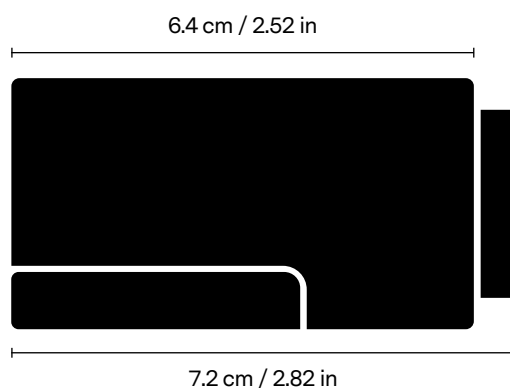

## Product Information

Weight: 110 g / 0.24 lbs