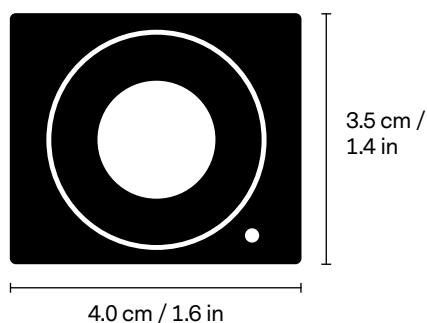

## Product Information

Weight: 110 g / 0.24 lbs