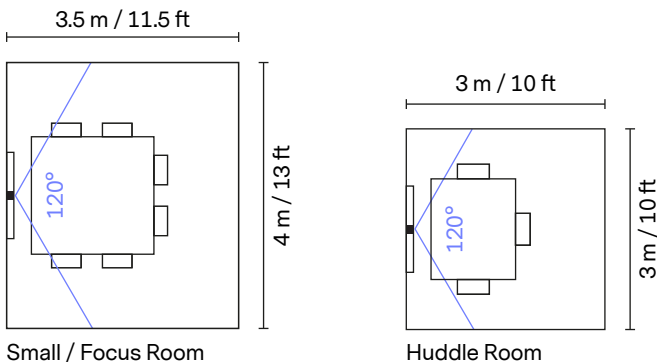

Huddly GO

Product Information

Features

Wide-Angle Lens

The camera features a wide-angle lens that ensures everyone is captured on video, even those who are close to the screen.

Digital Pan/Tilt/Zoom

The camera has no moving parts, allowing Pan, Tilt, and Zoom functions to be adjusted smoothly, silently and instantly.

Image Enhancement

The camera automatically corrects white balance, color, and optical aberration. It reduces image noise through bias compensating spatio-temporal filtering with wide-area chroma filtering and adapts to poor lighting conditions with Dynamic Light Optimization.

Real-Time Dewarping

The camera's wide-angle image is dewarped and perspective corrected in real time, rendering a natural, true-to-life view.

180° Auto-Flip

The camera automatically provides the correct view when mounted upside down.

Room Examples

Maiks Datenverarbeitungs GmbH
Amselstr. 28 68307 Mannheim
Tel.: +49 (0) 621-77774-0
Fax: +49 (0) 621-77774-48
team-vertrieb@maiks.de
www.maiks.de